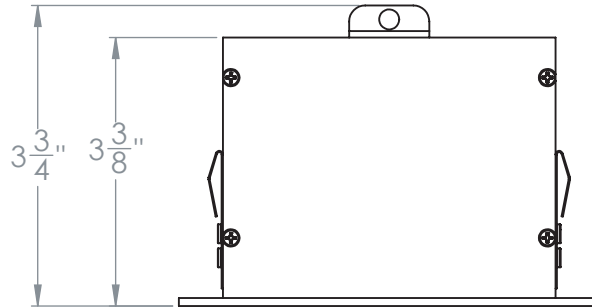

# 3.75" Gyro Shift Multiple 2 Head Trim

S3-2L

Revised 09/18/18

### 3.75" Gyro Shift Multiple 2 Head Trim

Flush Mount Adjustable Architectural Housing

S3FA-2LFL

Revised 09/18/18

# 3.75" Gyro Shift Multiple 2 Head Trim

Flush Conduit Adjustable Architectural Housing

S3FA-2LFC

Revised 09/18/18