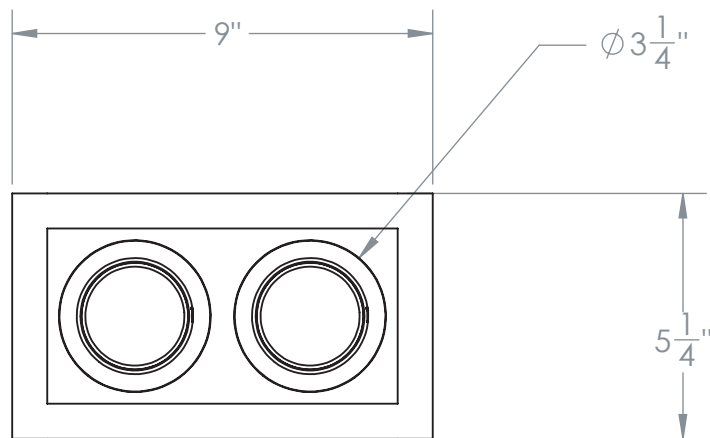

# 3.75" Gyro Shift Multiple 2 Head Trim

S3-2L

Revised 09/18/18

### 3.75" Gyro Shift Multiple 2 Head Trim

Flush Mount Adjustable Architectural Housing

S3FA-2LFL

Revised 09/18/18

# 3.75" Gyro Shift Multiple 2 Head Trim

Flush Conduit Adjustable Architectural Housing

S3FA-2LFC

Revised 09/18/18