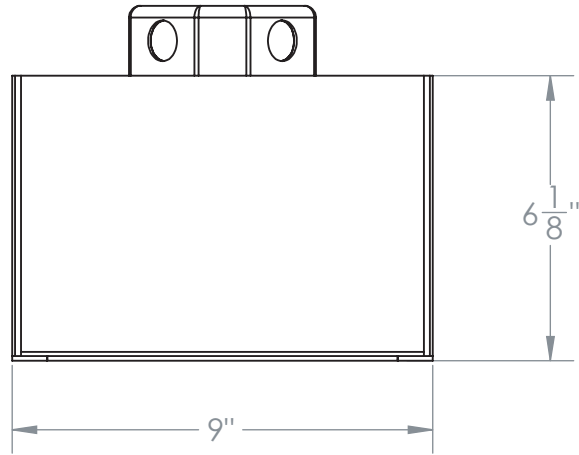

# 3.75" Gyro Shift Multiple 2 Head Trim

S3-2L

Revised 09/18/18

### 3.75" Gyro Shift Multiple 2 Head Trim

Flush Mount Adjustable Architectural Housing

S3FA-2LFL

Revised 09/18/18