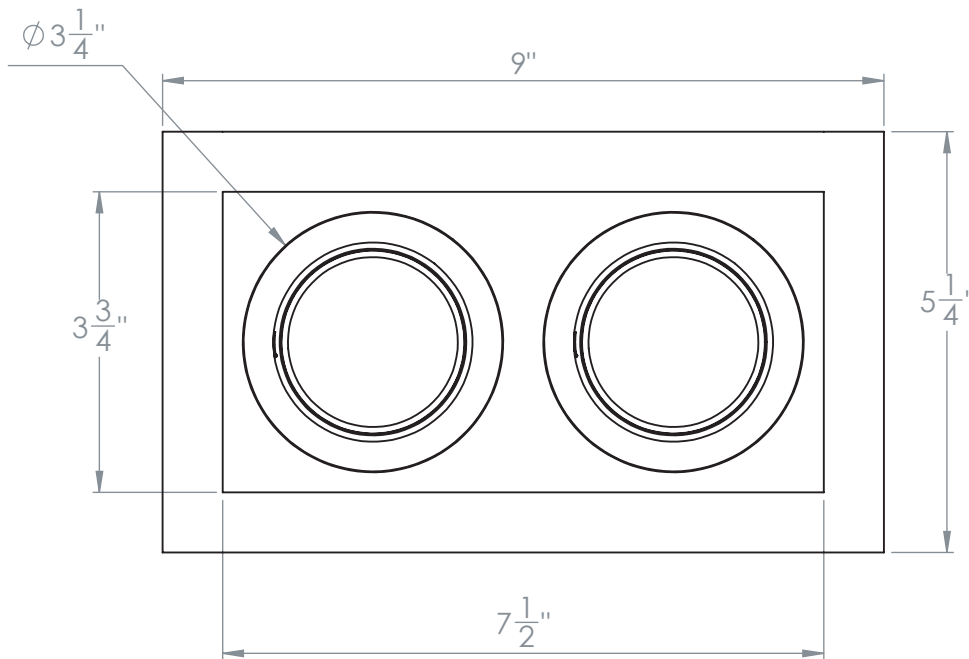

# 3.75" Gyro Shift Multiple 2 Head Trim

S3-2L

Revised 09/18/18

### 3.75" Gyro Shift Multiple 2 Head Trim

Flush Mount Adjustable Architectural Housing

S3FA-2LFL

Revised 09/18/18

# 3.75" Gyro Shift Multiple 2 Head Trim

Flush Conduit Adjustable Architectural Housing

S3FA-2LFC

Revised 09/18/18