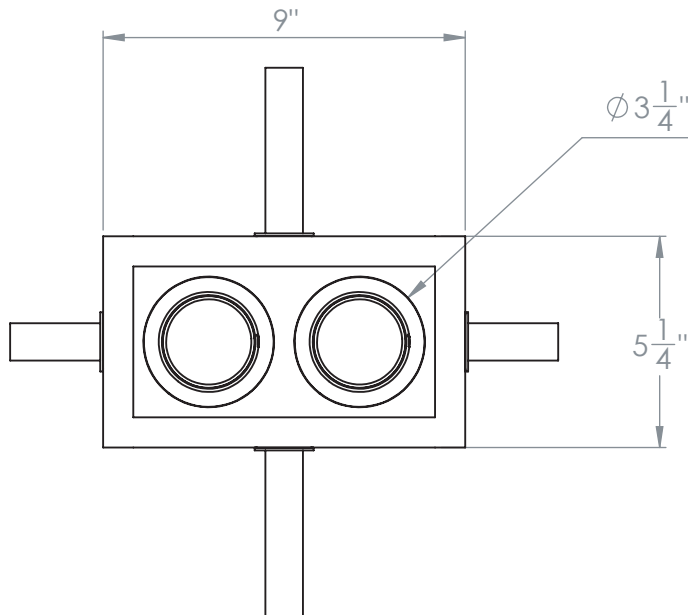

# 3.75" Gyro Shift Multiple 2 Head Trim

S3-2L

Revised 09/18/18

### 3.75" Gyro Shift Multiple 2 Head Trim

Flush Mount Adjustable Architectural Housing

S3FA-2LFL

Revised 09/18/18

# 3.75" Gyro Shift Multiple 2 Head Trim

Flush Conduit Adjustable Architectural Housing

S3FA-2LFC

Revised 09/18/18