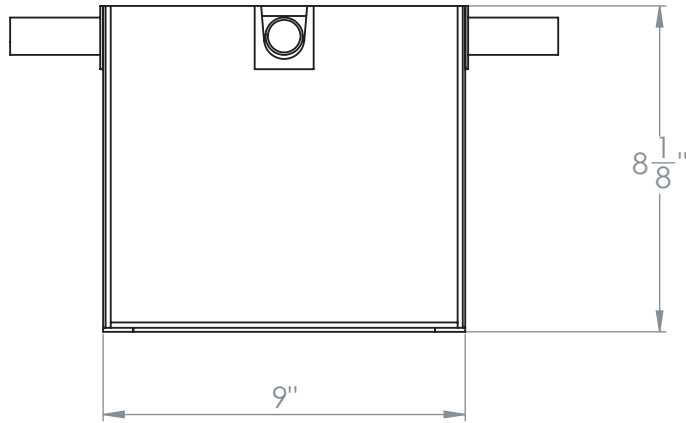

### 3.75" Gyro Shift Multiple 2 Head Trim

Flush Mount Adjustable Architectural Housing

S3FA-2LFL

Revised 09/18/18

# 3.75" Gyro Shift Multiple 2 Head Trim

Flush Conduit Adjustable Architectural Housing

S3FA-2LFC

Revised 09/18/18